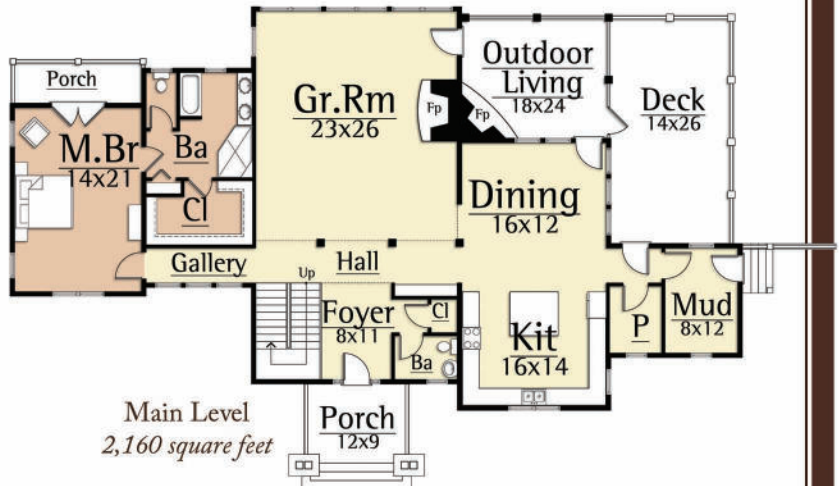

The Larch by MossCreek symbolizes that same durability to outdoor elements with an exterior of stone, timbers, wood, and glass. The interior of the Larch is rich with timbers and vaulted ceilings. An open living plan ensures that everyone is a part of the fun. A grand master suite on the main level, combines with two full bedroom suites on the upper level, to create the perfect home to relax in the rustic regions of the American countryside.

Upper Level
1,364 square feet

Main Level
2,160 square feet

LARCH
3,524 total square feet