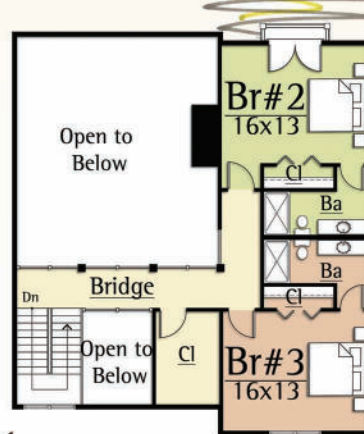

The Larch by MossCreek symbolizes that same durability to outdoor elements with an exterior of stone, timbers, wood, and glass. The interior of the Larch is rich with timbers and vaulted ceilings. An open living plan ensures that everyone is a part of the fun. A grand master suite on the main level, combines with two full bedroom suites on the upper level, to create the perfect home to relax in the rustic regions of the American countryside.

Upper Level
1,364 square feet

Main Level
2,160 square feet

LARCH
3,524 total square feet