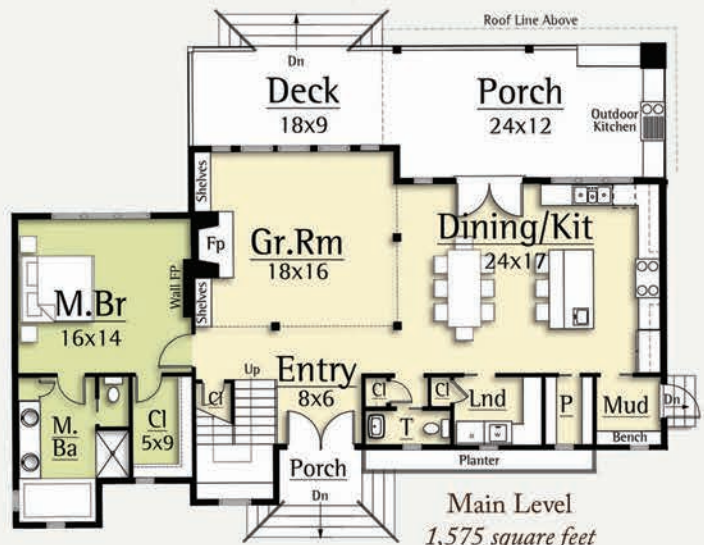

# JAZZ I

*2,429 total square feet*

*3 Br, 3.5 Ba*

As an original American art form, jazz has been an ongoing element in America's self-identity. Its composition of playful notes, in ever changing arrangements, challenges us to venture into unexplored territory.

Today, the Jazz design by MossCreek follows in its namesake's footsteps by creating a new style of living.

The Jazz interior features a main level with spacious open living, master suite, and laundry/mud room areas. A gracious screened porch creates outdoor opportunities free from insects. On the upper level the Jazz provides two guest bedrooms and a loft that looks down to the great room below.

On the exterior, the Jazz features a unique blend of modern elements set in a new melodic arrangement.

Upper Level  
*854 square feet*

Main Level  
*1,575 square feet*

MODERN HOME DESIGN  
www.MossCreekModern.com - 800.737.2166