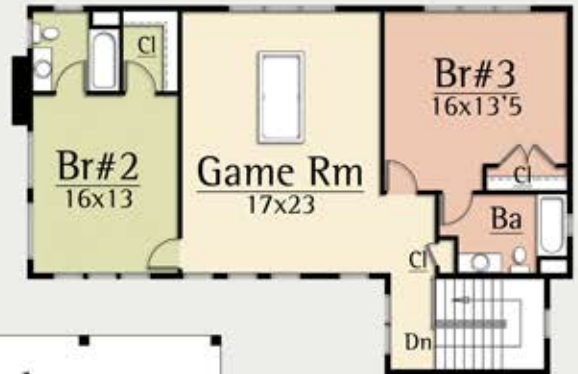

ION III

MODERN FARMHOUSE

2,624 total square feet

3 Br, 3.5 Ba

The Ion III Farmhouse by MossCreek is a reimagined version of the farmhouses of the early 1900's. Minimalist modern elements combine nicely with a historic farmhouse massing.

The design features open living areas and master suite with beamed ceilings on the main level. Large windows in the great room let dramatic light fill the home. On the upper level the design features two full bedroom suites and a large den.

The Ion III is the perfect home for weekend getaways or full time living.

Upper Level
1,312 square feet

Main Level
1,312 square feet

MODERN HOME DESIGN

www.MossCreekModern.com - 800.737.2166