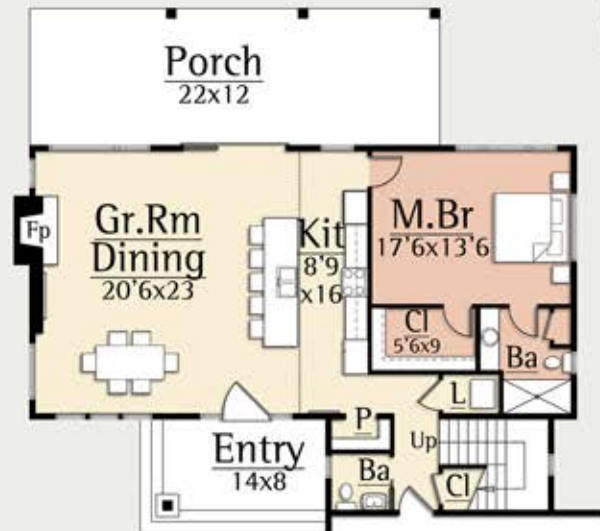

ION III

MODERN FARMHOUSE

2,624 total square feet

3 Br, 3.5 Ba

The Ion III Farmhouse by MossCreek is a reimagined version of the farmhouses of the early 1900's. Minimalist modern elements combine nicely with a historic farmhouse massing.

The design features open living areas and master suite with beamed ceilings on the main level. Large windows in the great room let dramatic light fill the home. On the upper level the design features two full bedroom suites and a large den.

The Ion III is the perfect home for weekend getaways or full time living.

Upper Level
1,312 square feet

Main Level
1,312 square feet

MODERN HOME DESIGN

www.MossCreekModern.com - 800.737.2166