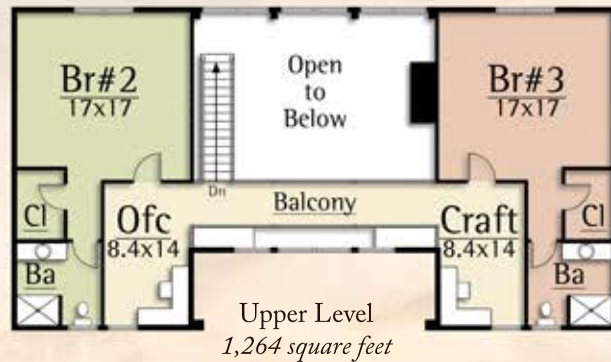

HUDSON III

BARN HOME LIVING

3,159 total square feet

3 Br, 3.5 Ba

English styled barns can be found throughout the Hudson River Valley. Entered through the side, rather than the gable end, English barns differed from Dutch barns. The Hudson by MossCreek is a reimagined English barn that combines the functionality of a family home with the visual appeal of a classic barn.

The Hudson features:

- Open plan living
- Three bedrooms have en suite bath
- Vaulted great room and upper level
- Large master suite
- Spacious kitchen and bar seating
- Full size laundry room
- Large fireplace in great room
- Expansive glass in great room
- Pantry, Craft Rm., and Office
- Attached 2 car garage