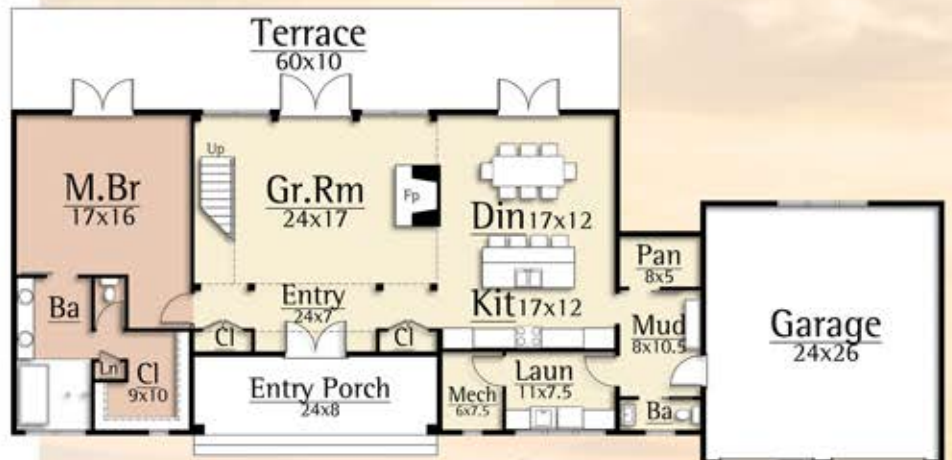

HUDSON III

BARN HOME LIVING

3,159 total square feet

3 Br, 3.5 Ba

English styled barns can be found throughout the Hudson River Valley. Entered through the side, rather than the gable end, English barns differed from Dutch barns. The Hudson by MossCreek is a reimagined English barn that combines the functionality of a family home with the visual appeal of a classic barn.

The Hudson features:

- Open plan living
- Three bedrooms have en suite bath
- Vaulted great room and upper level
- Large master suite
- Spacious kitchen and bar seating
- Full size laundry room
- Large fireplace in great room
- Expansive glass in great room
- Pantry, Craft Rm., and Office
- Attached 2 car garage