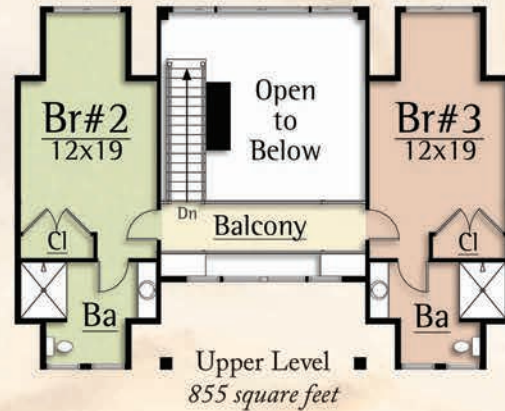

HUDSON I

2,289 total square feet

3 Br, 3.5 Ba

English styled barns can be found throughout the Hudson River Valley. Entered through the side, rather than the gable end, English barns differed from Dutch barns. The Hudson by MossCreek is a reimagined English barn that combines the functionality of a family home with the visual appeal of a classic barn.

The Hudson features:

- Open plan living
- Three bedrooms have en suite bath
- Vaulted great room and upper level
- Large master suite
- Spacious kitchen and bar seating
- Full size laundry room
- Large fireplace in great room
- Expansive glass in great room
- Walk-in Pantry
- Attached 2 car garage