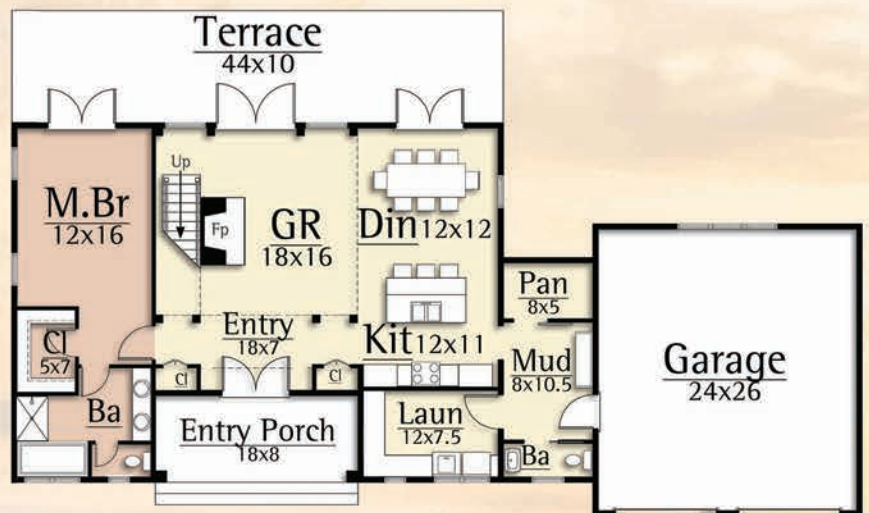

HUDSON I

2,289 total square feet

3 Br, 3.5 Ba

English styled barns can be found throughout the Hudson River Valley. Entered through the side, rather than the gable end, English barns differed from Dutch barns. The Hudson by MossCreek is a reimagined English barn that combines the functionality of a family home with the visual appeal of a classic barn.

The Hudson features:

- Open plan living
- Three bedrooms have en suite bath
- Vaulted great room and upper level
- Large master suite
- Spacious kitchen and bar seating
- Full size laundry room
- Large fireplace in great room
- Expansive glass in great room
- Walk-in Pantry
- Attached 2 car garage