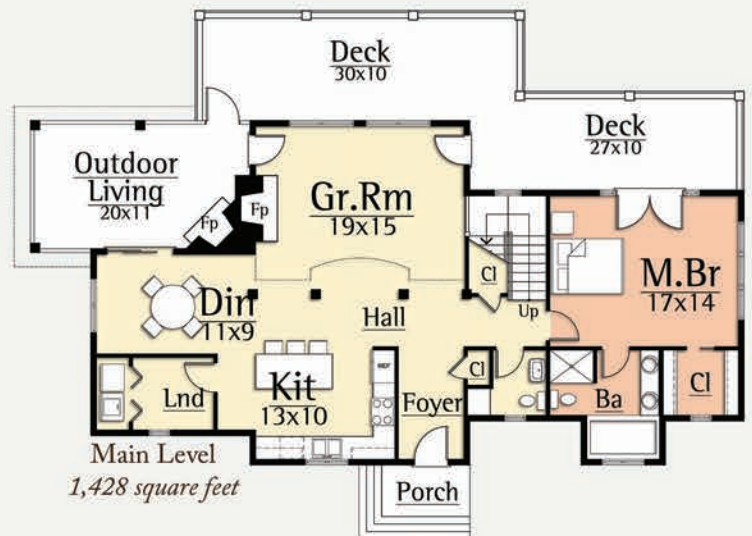

MODERN HOME DESIGN
www.MossCreekModern.com - 800.737.2166