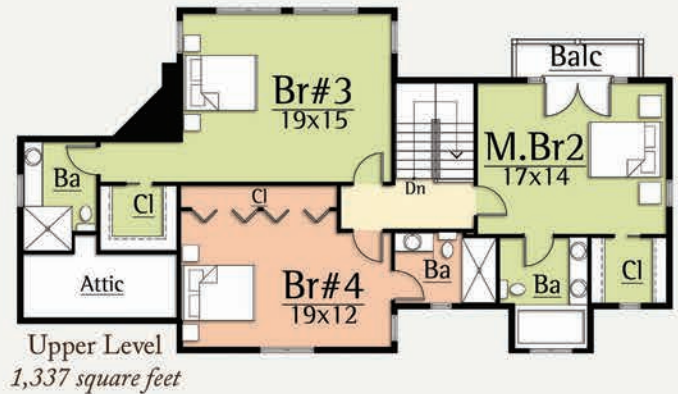

MODERN HOME DESIGN
www.MossCreekModern.com - 800.737.2166