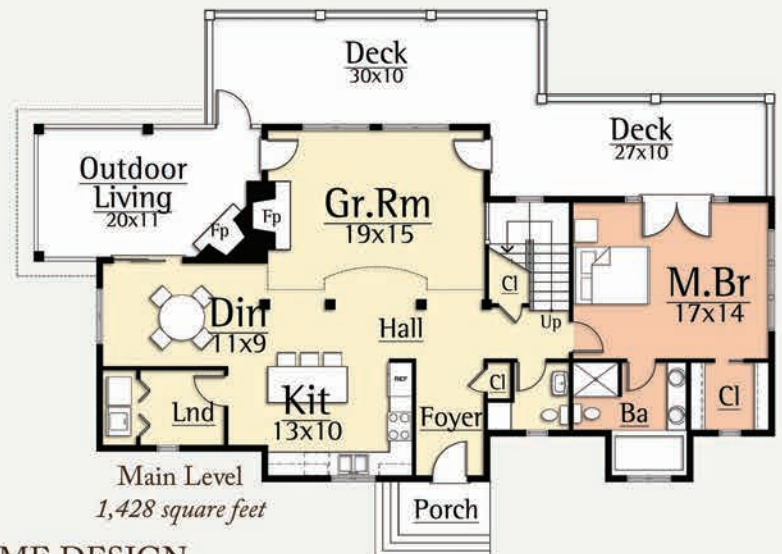

MODERN HOME DESIGN
www.MossCreekModern.com - 800.737.2166