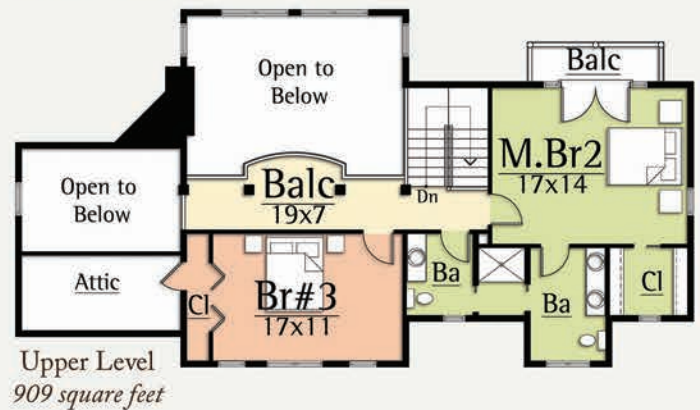

MODERN HOME DESIGN
www.MossCreekModern.com - 800.737.2166