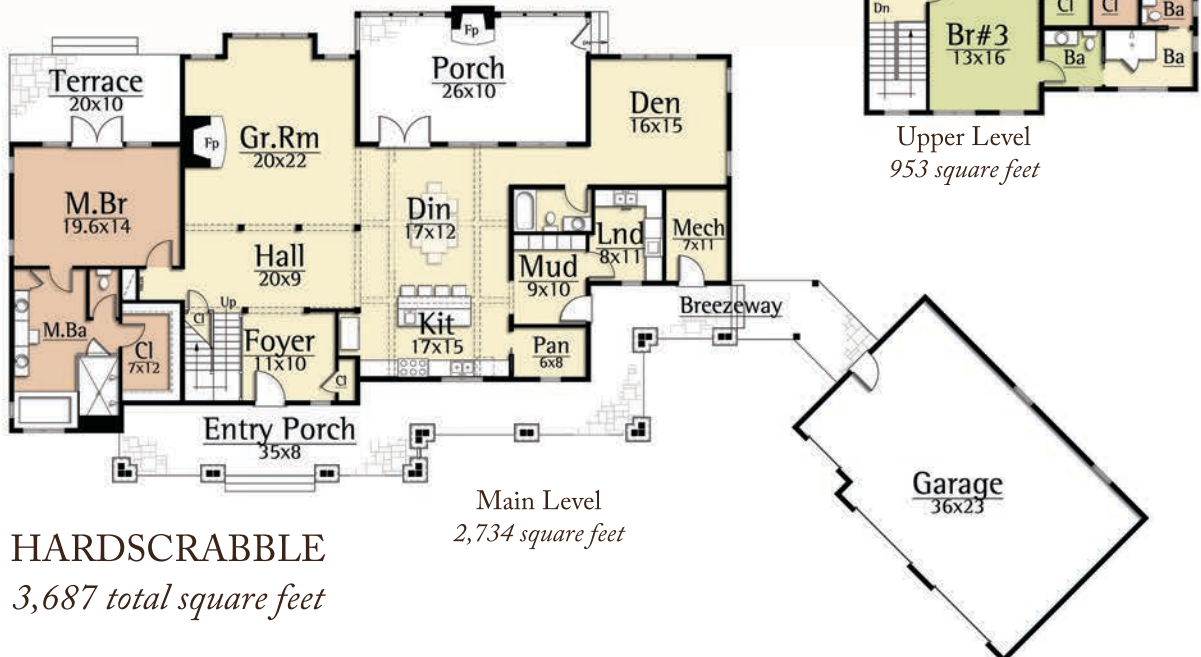

# HARDSCRABBLE

Copyright 2012 MossCreek  
www.MossCreek.net  
800.737.2166

The Hardscrabble features rustic style living with the feel of a lodge from America's national parks. Architectural details include Boston ridge vents, oversized log posts, tapered stone columns, and a stone watertable.

Inside, the Hardscrabble features one generous master bedroom on the main level. Upstairs, two additional bedrooms and baths provide comfort for overnight guests. Gracious entertaining space is created with open dining/ kitchen/ great rooms.

**HARDSCRABBLE**  
*3,687 total square feet*

Main Level  
*2,734 square feet*

Upper Level  
*953 square feet*

Copyright 2012 MossCreek

www.MossCreek.net • 800.737.2166