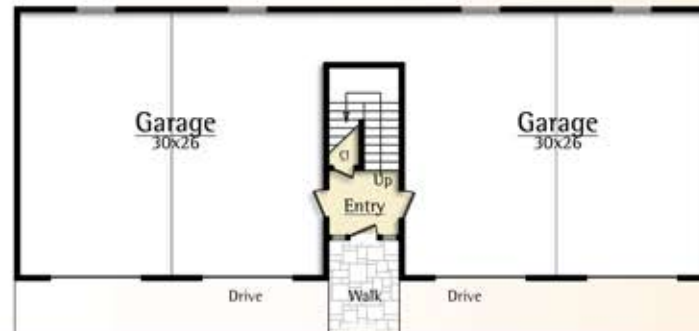

MOSSCREEK

Copyright 2013 MossCreek
www.MossCreek.net
800.737.2166

RUSTIC AMERICAN HOME DESIGN

FOUR OAKS CARRIAGE HOUSE

Upper Level
1,381 square feet

Main Level
1,852 square feet

OAK CARRIAGE HOUSE
3,233 total square feet
www.MossCreek.net