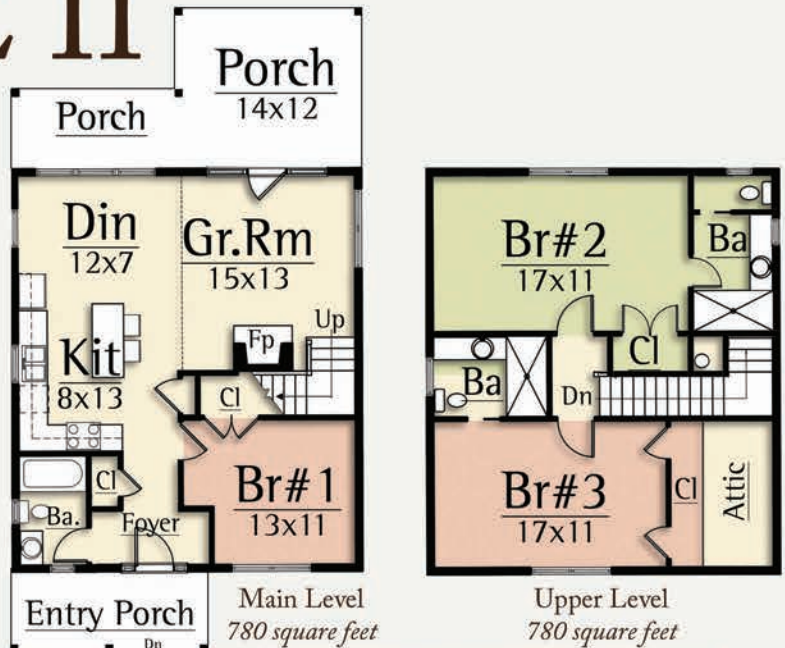

FIDDLE II

1,560 total square feet
3 Br, 3Ba

Fiddle is the English name for violin. During the 1800's, fiddles were a staple in many farmhouses across America.

The Fiddle II Farmhouse by MossCreek is a reimagined version of the farmhouses of the 1800's. Minimalist modern elements combine nicely with a historic farmhouse massing.

The main level features an open living plan with large windows in the great room, and a bedroom with a beamed ceiling. On the upper level the Fiddle II features two pleasant master suites with private baths.

At home in any natural setting, the Fiddle II is an ideal home for enjoying full time living or weekend getaways.

MODERN HOME DESIGN
www.MossCreekModern.com - 800.737.2166

REAR ELEVATION