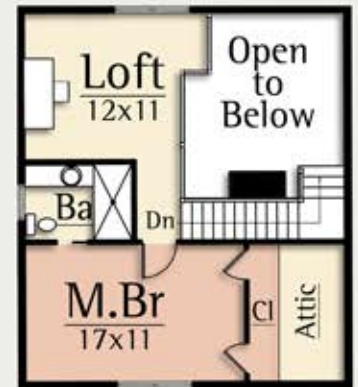

MODERN HOME DESIGN

www.MossCreekModern.com - 800.737.2166

REAR ELEVATION