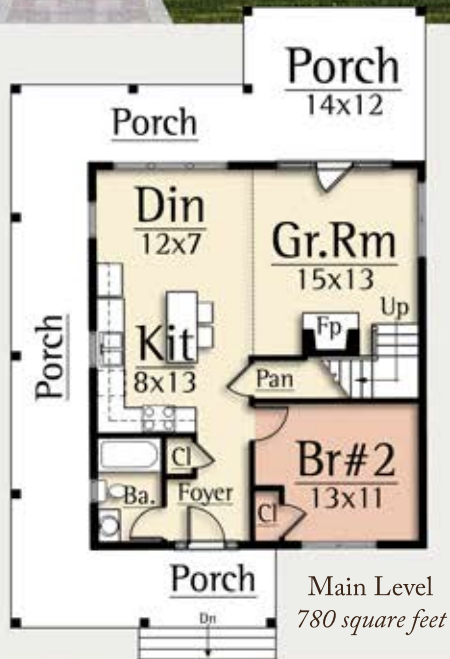

MODERN HOME DESIGN

www.MossCreekModern.com - 800.737.2166

REAR ELEVATION