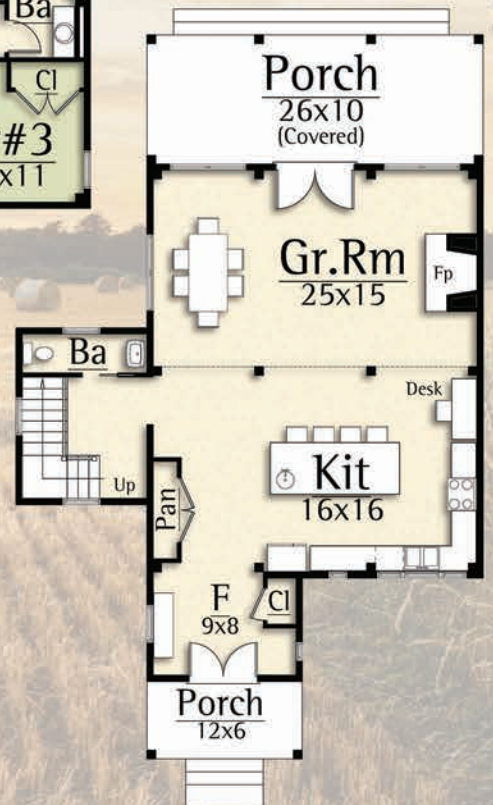

DUTCH I

1,936 total square feet

3 Br, 2.5 Ba

Early PA settlers patterned their barns after European barns. However, painting a barn red is purely an American aesthetic.

The Dutch by MossCreek is a reimagined early Dutch-American design that combines the functionality of a family home with the visual appeal of a classic barn.

The Dutch features:

- Open plan living
- Three bedrooms
- Vaulted rooms on upper level
- Large master suite
- Spacious kitchen and bar seating
- Laundry room
- Large fireplace in great room
- Expansive glass in great room
- Detached 2 car garage
- Rear porch

BARN HOME DESIGN

www.BarnHomePlan.com

800.737.2166

Upper Level
970 square feet

Main Level
1,066 square feet