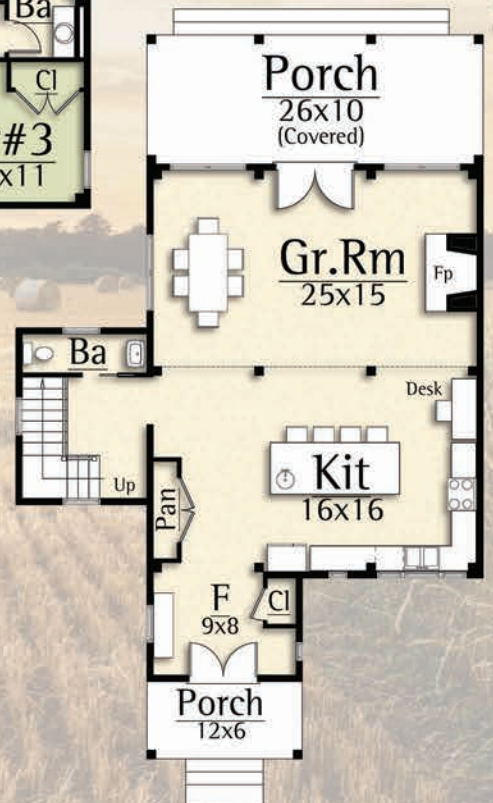

DUTCH I

1,936 total square feet

3 Br, 2.5 Ba

Early PA settlers patterned their barns after European barns. However, painting a barn red is purely an American aesthetic.

The Dutch by MossCreek is a reimagined early Dutch-American design that combines the functionality of a family home with the visual appeal of a classic barn.

The Dutch features:

- Open plan living
- Three bedrooms
- Vaulted rooms on upper level
- Large master suite
- Spacious kitchen and bar seating
- Laundry room
- Large fireplace in great room
- Expansive glass in great room
- Detached 2 car garage
- Rear porch

BARN HOME DESIGN

www.BarnHomePlan.com

800.737.2166

Upper Level
970 square feet

Main Level
1,066 square feet