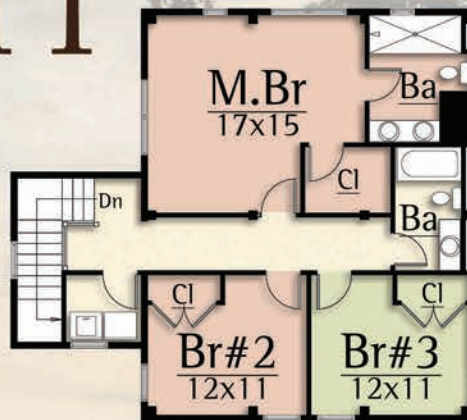

DUTCH I

1,936 total square feet

3 Br, 2.5 Ba

Early PA settlers patterned their barns after European barns. However, painting a barn red is purely an American aesthetic.

The Dutch by MossCreek is a reimagined early Dutch-American design that combines the functionality of a family home with the visual appeal of a classic barn.

The Dutch features:

- Open plan living
- Three bedrooms
- Vaulted rooms on upper level
- Large master suite
- Spacious kitchen and bar seating
- Laundry room
- Large fireplace in great room
- Expansive glass in great room
- Detached 2 car garage
- Rear porch

BARN HOME DESIGN

www.BarnHomePlan.com

800.737.2166

Upper Level
970 square feet

Main Level
1,066 square feet