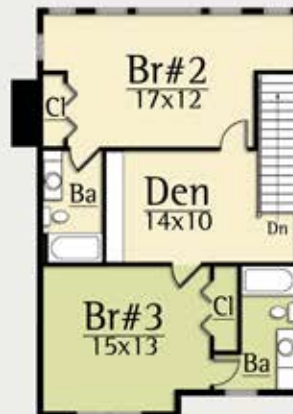

DULCIMER

MODERN FARMHOUSE

2,751 total square feet

3 Br, 3.5 Bath

The Dulcimer's humble origins began in the Appalachian mountains as a musical instrument to lift the spirits of the early Scotch-Irish mountain settlers.

Today, the Dulcimer home design by MossCreek follows in its namesake's footsteps, perfectly at home in any mountain or natural setting.

The Dulcimer features a glass entrance gallery, open plan living, large view glass in the Great Rm, three generous master suites, and an upper level Den.

On the exterior, the Dulcimer features generous outdoor living with a fireplace.

For quick getaways, or long term living, the Dulcimer is ideally suited for living for just about any natural setting.

MODERN HOME DESIGN

www.MossCreekModern.com - 800.737.2166