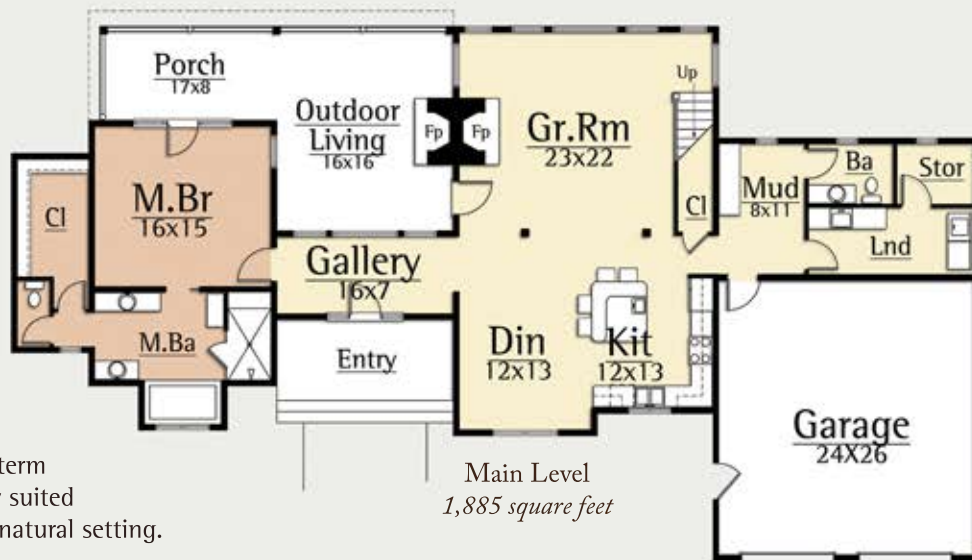

# DULCIMER

MODERN FARMHOUSE

*2,751 total square feet*

*3 Br, 3.5 Bath*

The Dulcimer's humble origins began in the Appalachian mountains as a musical instrument to lift the spirits of the early Scotch-Irish mountain settlers.

Today, the Dulcimer home design by MossCreek follows in its namesake's footsteps, perfectly at home in any mountain or natural setting.

The Dulcimer features a glass entrance gallery, open plan living, large view glass in the Great Rm, three generous master suites, and an upper level Den.

On the exterior, the Dulcimer features generous outdoor living with a fireplace.

For quick getaways, or long term living, the Dulcimer is ideally suited for living for just about any natural setting.

Upper Level  
*866 square feet*

Main Level  
*1,885 square feet*

MODERN HOME DESIGN

[www.MossCreekModern.com](http://www.MossCreekModern.com) - 800.737.2166