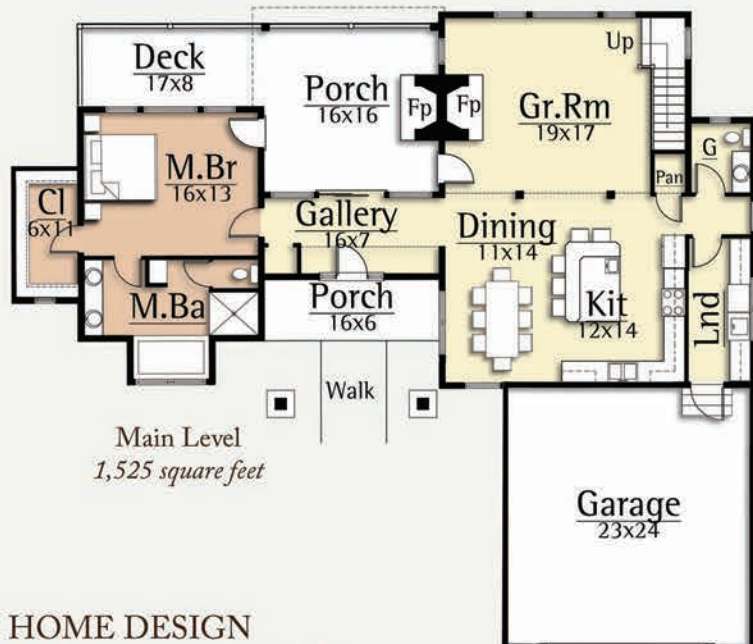

DUET II

2,377 total square feet

3 Br, 3.5 Ba

A duet is a musical composition for two performers in which the performers have equal importance to the piece. It is often used to describe a composition involving two singers.

In the Duet by MossCreek, wood and plaster create a duet of exterior finishes, balancing a harmonious Yin and Yang composition. The Duet's sleek and modern lines are carefully composed to create a contemporary artistic expression.

Inside, the Duet features open plan living, large view glass in the Great Rm, three generous master suites, and an upper loft.

On the exterior, the Duet features generous outdoor living with a fireplace.

Upper Level
852 square feet

Main Level
1,525 square feet