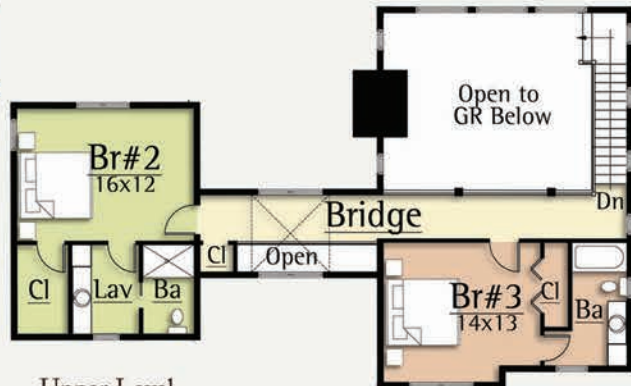

DUET II

2,377 total square feet

3 Br, 3.5 Ba

A duet is a musical composition for two performers in which the performers have equal importance to the piece. It is often used to describe a composition involving two singers.

In the Duet by MossCreek, wood and plaster create a duet of exterior finishes, balancing a harmonious Yin and Yang composition. The Duet's sleek and modern lines are carefully composed to create a contemporary artistic expression.

Inside, the Duet features open plan living, large view glass in the Great Rm, three generous master suites, and an upper loft.

On the exterior, the Duet features generous outdoor living with a fireplace.

Upper Level
852 square feet

Main Level
1,525 square feet