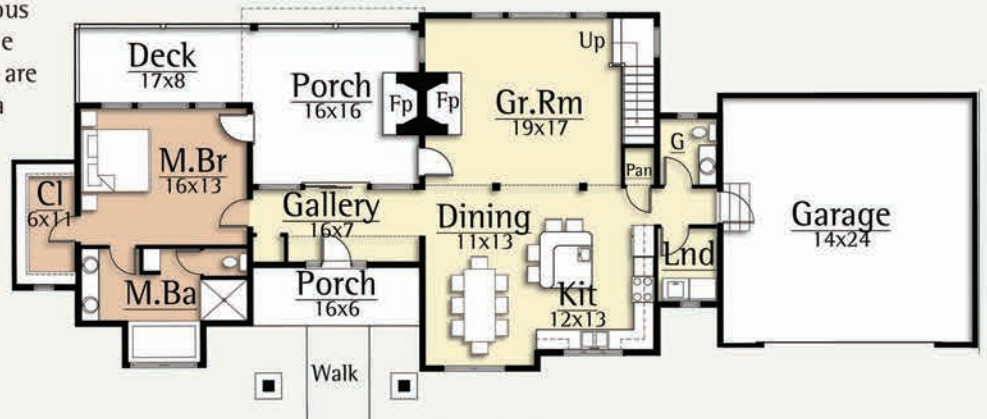

# DUET I

*2,340 total square feet*  
*3 Br, 3.5 Ba*

A duet is a musical composition for two performers in which the performers have equal importance to the piece. It is often used to describe a composition involving two singers.

In the Duet by MossCreek, wood and plaster create a duet of exterior finishes, balancing a harmonious Yin and Yang composition. The Duet's sleek and modern lines are carefully composed to create a contemporary artistic expression.

Inside, the Duet features open plan living, large view glass in the Great Rm, three generous master suites, and an upper loft.

On the exterior, the Duet features generous outdoor living with a fireplace.

Upper Level  
*852 square feet*

Main Level  
*1,488 square feet*

MODERN HOME DESIGN  
[www.MossCreekModern.com](http://www.MossCreekModern.com) - 800.737.2166