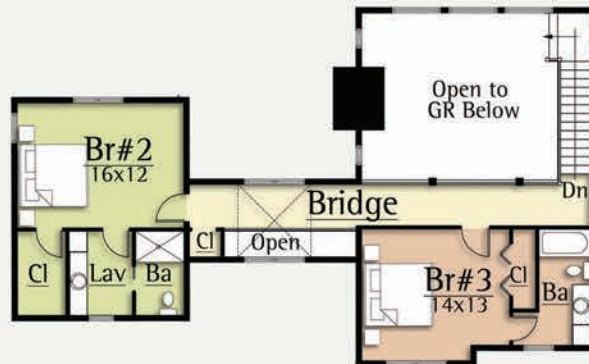

# DUET I

*2,340 total square feet*  
*3 Br, 3.5 Ba*

A duet is a musical composition for two performers in which the performers have equal importance to the piece. It is often used to describe a composition involving two singers.

In the Duet by MossCreek, wood and plaster create a duet of exterior finishes, balancing a harmonious Yin and Yang composition. The Duet's sleek and modern lines are carefully composed to create a contemporary artistic expression.

Inside, the Duet features open plan living, large view glass in the Great Rm, three generous master suites, and an upper loft.

On the exterior, the Duet features generous outdoor living with a fireplace.

Upper Level  
*852 square feet*

Main Level  
*1,488 square feet*

MODERN HOME DESIGN  
[www.MossCreekModern.com](http://www.MossCreekModern.com) - 800.737.2166