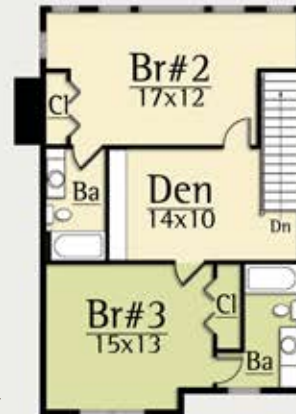

DOPPLER

CONTEMPORARY LIVING

2,751 total square feet

3 Br, 3.5 Bath

The Doppler Shift is an observed frequency from viewing an object in relative motion.

Similarly, the Doppler home design by MossCreek expresses implied motion with its dramatic roof lines and undulating facade.

The Doppler features a glass entrance gallery, open plan living, large view glass in the Great Rm, three generous master suites, and an upper level Den.

On the exterior, the Doppler features generous outdoor living with a fireplace.

For quick getaways, or long term living, the Doppler is ideally suited for living for just about any natural setting.

Upper Level
866 square feet

Main Level
1,885 square feet

MODERN HOME DESIGN

www.MossCreekModern.com - 800.737.2166