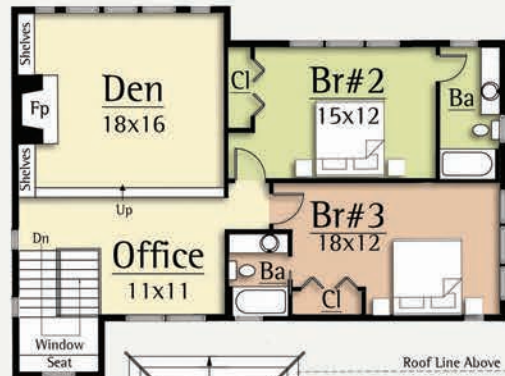

# DOBRO II

*2,717 total square feet*

*3 Br, 3.5 Ba*

The Dobro is an American instrument that became a staple in bluegrass music after its introduction by Lester Flatt and Earl Scruggs in the 1950's.

Today, the Dobro design by MossCreek follows in its namesake's footsteps by creating a relaxed farmhouse exterior, while offering layout suited for modern living.

The Dobro interior features a main level with spacious open living, master suite, and laundry/mud room areas. A gracious screened porch creates outdoor opportunities free from insects.

On the upper level, the Dobro provides two guest bedroom suites, a family den, and home office.

Upper Level  
*1,142 square feet*

Main Level  
*1,575 square feet*