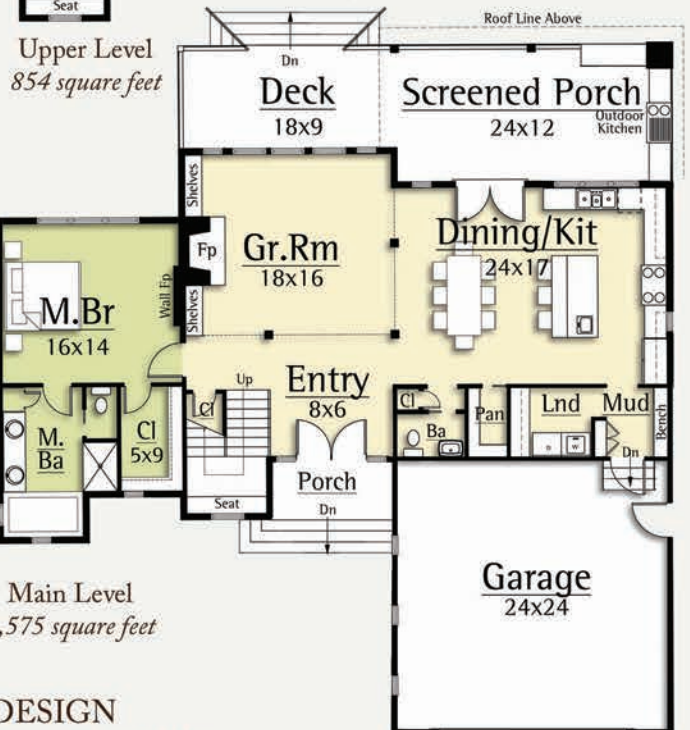

# DOBRO I

*2,429 total square feet*

*3 Br, 3.5 Ba*

The Dobro is an American instrument that became a staple in bluegrass music after its introduction by Lester Flatt and Earl Scruggs in the 1950's

Today, the Dobro design by MossCreek follows in its namesake's footsteps by creating a relaxed farmhouse exterior, while offering layout suited for modern living.

The Dobro interior features a main level with spacious open living, master suite, and laundry/mud room areas. A gracious screened porch creates outdoor opportunities free from insects.

On the upper level, the Dobro provides two guest bedroom suites and a loft that overlooks the great room.

Upper Level  
*854 square feet*

Main Level  
*1,575 square feet*