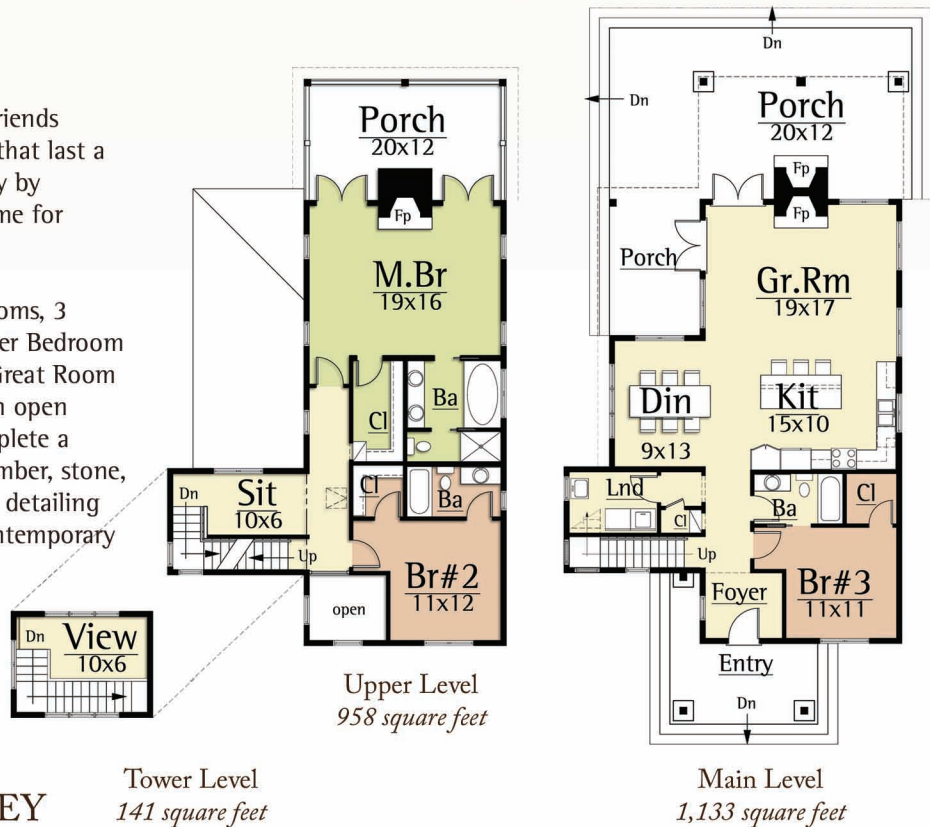

RUSTIC AMERICAN HOME DESIGN

The design features 3 bedrooms, 3 baths, with a generous Master Bedroom on the upper level. A large Great Room with exposed timbers and an open Kitchen / Dining Room complete a dramatic interior. Exterior timber, stone, shingle, and board & batten detailing complete the feel of this contemporary mountain home.

**DISTANT JOURNEY**  
2,232 total square feet