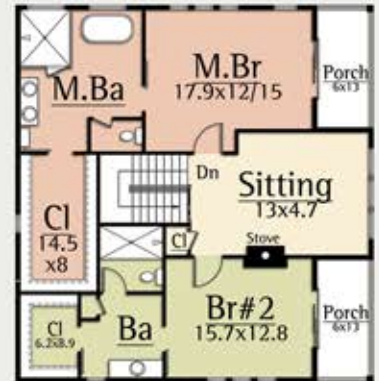

# CRYSTALLINE

CONTEMPORARY LIVING

*3,528 total square feet*

*4 Br, 4 Ba*

Beautiful geometric designs form the crystalline objects of nature.

The Crystalline by MossCreek is a beautiful modern geometric design that features gracious open living and a second structure that can be used as a guest house or home office.

The main level has an open Living/Dining/Kitchen area that keeps family and guests together. An Office/Br on the main level provides a multitude of options.

The upper level features a spacious master suite and second bedroom suite. A central sitting area with large view glass completes the feel of this contemporary mountain home.

Upper Level  
*1,764 square feet*

Main Level  
*1,764 square feet*

MODERN HOME DESIGN

www.MossCreekModern.com - 800.737.2166