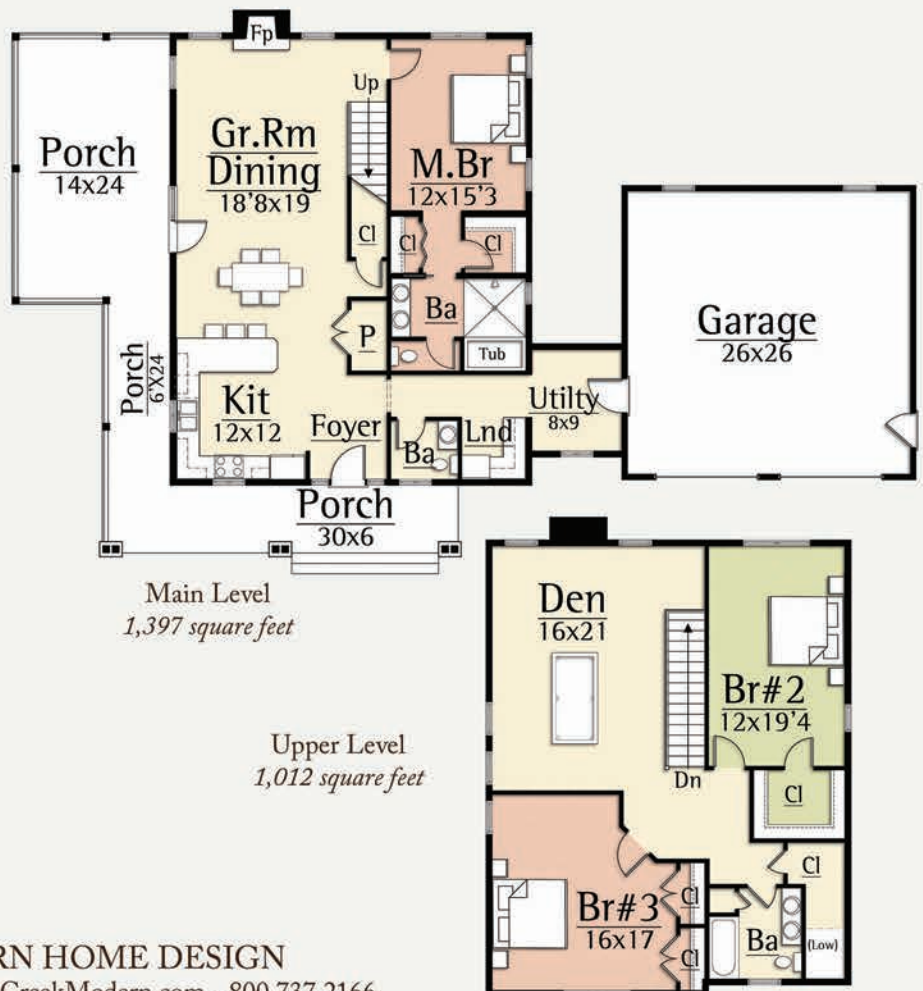

CONCERTINA III

2,409 total square feet
3 Br, 2.5 Ba

The concertina is an instrument that was very popular in the middle and late 1800's and early 1900's in rural America. This 'working class' instrument was brought over by German immigrants and easily found its way to America's first family farms.

The Concertina Farmhouse by MossCreek is a reimagined version of the farmhouses of the early 1900's. Minimalist modern elements combine nicely with a historic farmhouse massing.

The design features open living areas and master suite with beamed ceilings on the main level. The large windows of the great room let dramatic light fill the home. On the upper level the home features two pleasant guest rooms, shared bath, and a den.