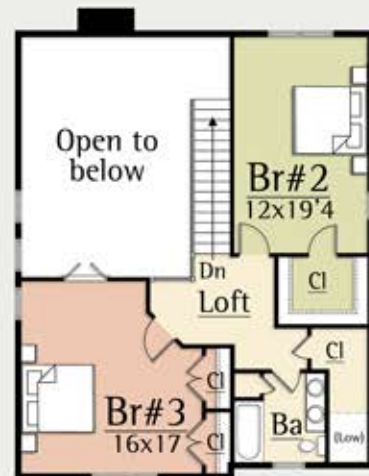

CONCERTINA II

MODERN FARMHOUSE

2,270 total square feet

3 Br, 2.5 Ba

The concertina is an instrument that was very popular in the middle and late 1800's and early 1900's in rural America. This 'working class' instrument was brought over by German immigrants and easily soon found its way to America's first family farms.

The Concertina Farmhouse by MossCreek is a reimagined version of the farmhouses of the early 1900's. Minimalist modern elements combine nicely with a historic farmhouse massing.

The design features open living areas and master suite with beamed ceilings on the main level. The vaulted ceiling of the great room lets dramatic light fill the home. On the upper level the home features two pleasant guest rooms, and a shared bath.

Upper Level
873 square feet

Main Level
1,397 square feet

MODERN HOME DESIGN

www.MossCreekModern.com - 800.737.2166