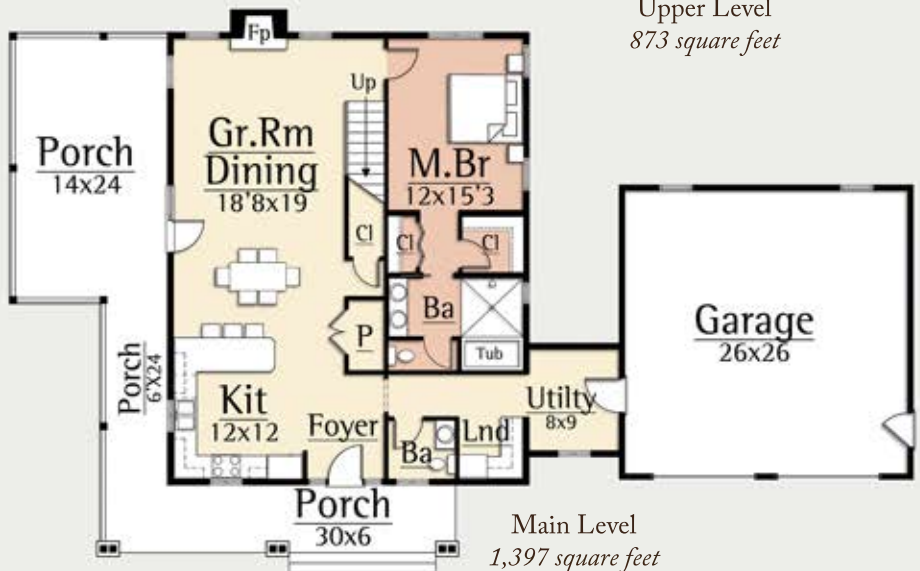

CONCERTINA II

MODERN FARMHOUSE

2,270 total square feet

3 Br, 2.5 Ba

The concertina is an instrument that was very popular in the middle and late 1800's and early 1900's in rural America. This 'working class' instrument was brought over by German immigrants and easily soon found its way to America's first family farms.

The Concertina Farmhouse by MossCreek is a reimagined version of the farmhouses of the early 1900's. Minimalist modern elements combine nicely with a historic farmhouse massing.

The design features open living areas and master suite with beamed ceilings on the main level. The vaulted ceiling of the great room lets dramatic light fill the home. On the upper level the home features two pleasant guest rooms, and a shared bath.

Upper Level
873 square feet

Main Level
1,397 square feet

MODERN HOME DESIGN

www.MossCreekModern.com - 800.737.2166