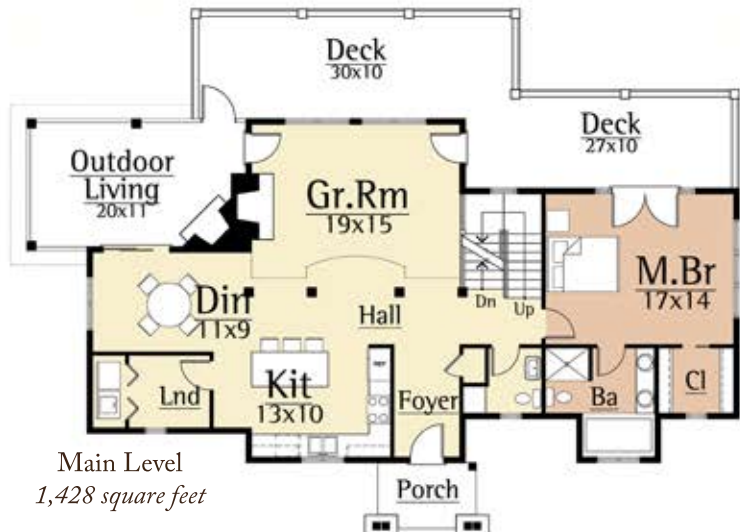

The Chinkapin by MossCreek is equally suitable in natural areas across the US. The exterior of the Chinkapin is a mix of wood, stone, and Poplar tree bark.

The interior of the Chinkapin is designed for casual living and fun weekends for guests and family. Gracious bedroom suites and a soaring Great Room are just a few of the amenities of this special design by MossCreek.

Upper Level
909 square feet

Main Level
1,428 square feet

CHINKAPIN
2,337 total square feet

Copyright 2012 MossCreek

www.MossCreek.net • 800.737.2166