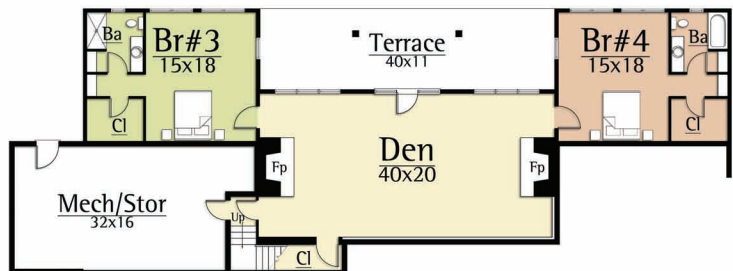

The Chestnut by MossCreek provides a similar sturdiness with timber frame elements on the exterior and interior. The Lodge Room features two fireplaces and a vaulted timber ceiling. In addition to a gracious master suite, guest's are accommodated with three fully appointed bedroom suites. The Chestnut is the ideal home from lodge style living".