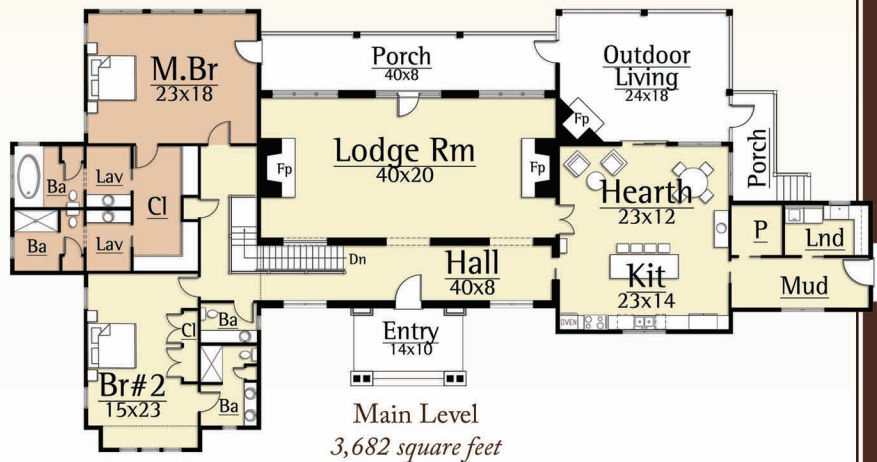

The Chestnut by MossCreek provides a similar sturdiness with timber frame elements on the exterior and interior. The Lodge Room features two fireplaces and a vaulted timber ceiling. In addition to a gracious master suite, guest's are accommodated with three fully appointed bedroom suites. The Chestnut is the ideal home from lodge style living".