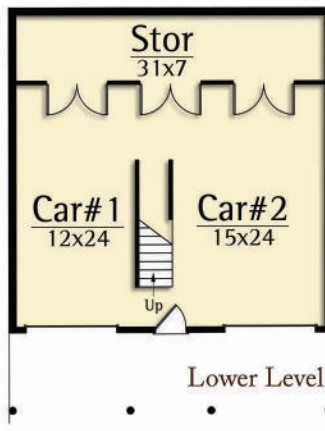

RUSTIC AMERICAN HOME DESIGN

CAPTAINS QUARTERS

Copyright 2012 MossCreek
www.MossCreek.net
800.737.2166

The Captain's Quarters on any sailing vessel or ship, idealized the apex of comfort and luxury during a long journey. To be invited to the Captain's Quarters would be considered one of the highest honors afforded a passenger.

Upper Level
698 square feet

Main Level
1,024 square feet

Lower Level

CAPTAINS QUARTERS

1,722 total square feet