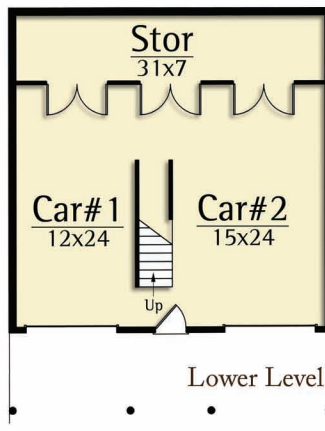

RUSTIC AMERICAN HOME DESIGN

CAPTAINS QUARTERS

Copyright 2012 MossCreek
www.MossCreek.net
800.737.2166

The Captain's Quarters on any sailing vessel or ship, idealized the apex of comfort and luxury during a long journey. To be invited to the Captain's Quarters would be considered one of the highest honors afforded a passenger.

Upper Level
698 square feet

Main Level
1,024 square feet

Lower Level

CAPTAINS QUARTERS

1,722 total square feet