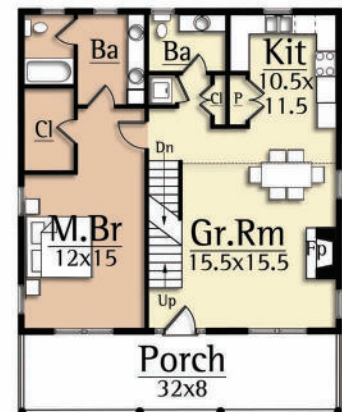

Upper Level
698 square feet

Main Level
1,024 square feet

Lower Level

CAPTAINS QUARTERS

1,722 total square feet