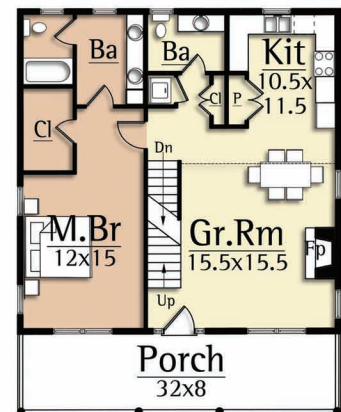

Upper Level
698 square feet

Main Level
1,024 square feet

Lower Level

CAPTAINS QUARTERS

1,722 total square feet