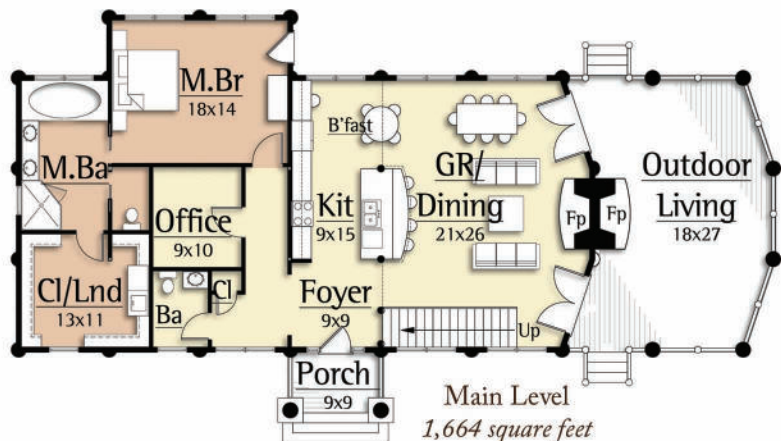

With its dramatically sloped roof supported by angled logs sitting on stone piers, the Bobcat by MossCreek is a high-style home that settles into any natural environment. Designed to accommodate a narrow lot, the Bobcat allows for expansive views from the open great room, kitchen, and dining area. An office, guest bath, and huge master bedroom suite with walk-in closet complete the main level. A loft, two bedrooms, and a unique storage area are all included in the upper level.

Upper Level
1,137 square feet

Main Level
1,664 square feet

BOBCAT

2,801 total square feet

Copyright 2012 MossCreek