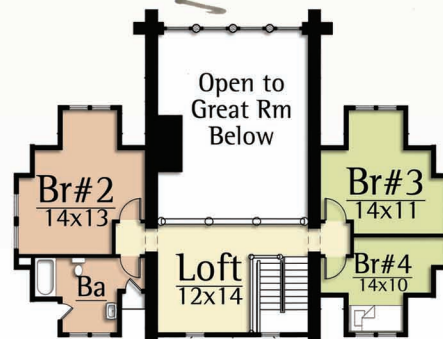

The Bison by MossCreek, is equally suitable across North America with its robust selection of architectural details including Boston ridge vents, corbeled log brackets, tapered stone columns and a stone water table. Inside the Bison there is an open Dining / Kitchen area for spacious entertaining. Within the total 2,847 s.f. there are 3 upper level bedrooms. On the main level there is a Master suite truly designed for a master, and large open living spaces.

BISON

2,847 total square feet

Upper Level
1,067 square feet

Main Level
1,780 square feet

Copyright 2012 MossCreek