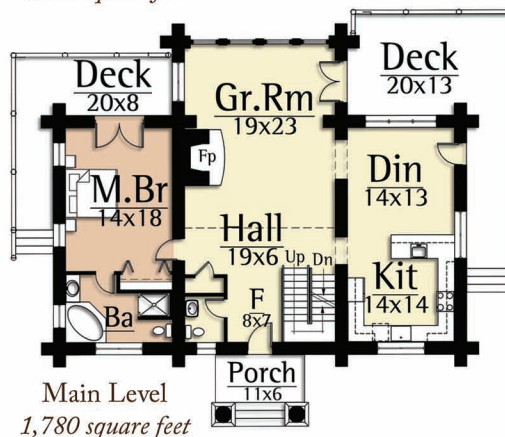

The Bison by MossCreek, is equally suitable across North America with its robust selection of architectural details including Boston ridge vents, corbeled log brackets, tapered stone columns and a stone water table. Inside the Bison there is an open Dining / Kitchen area for spacious entertaining. Within the total 2,847 s.f. there are 3 upper level bedrooms. On the main level there is a Master suite truly designed for a master, and large open living spaces.

BISON

2,847 total square feet

Upper Level
1,067 square feet

Main Level
1,780 square feet

Copyright 2012 MossCreek