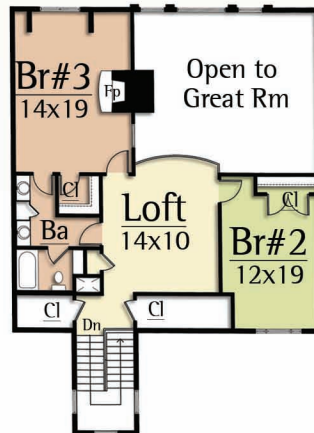

MOSSCREEK

RUSTIC AMERICAN HOME DESIGN

BIRCH CREEK

Copyright 2012 MossCreek
www.MossCreek.net
800.737.2166

The Birch Creek Camp by Moss-Creek captures the spirit of unique shape and color with 3 bedrooms, 2 1/2 baths, including a master on the main level. A large story and a half vaulted Great Room with exposed timber trusses and an open Kitchen / Dining Room complete a dramatic interior. Exterior timber, log, and shingle detailing complete the feel of a modern mountain camp that sit lightly in the natural environment.

BIRCH CREEK
2,622 total square feet

Upper Level
1,052 square feet

Main Level
1,570 square feet

Copyright 2012 MossCreek