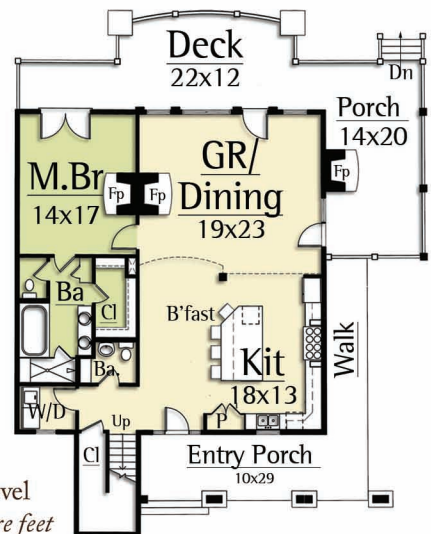

MOSSCREEK

RUSTIC AMERICAN HOME DESIGN

BIRCH CREEK

Copyright 2012 MossCreek
www.MossCreek.net
800.737.2166

The Birch Creek Camp by Moss-Creek captures the spirit of unique shape and color with 3 bedrooms, 2 1/2 baths, including a master on the main level. A large story and a half vaulted Great Room with exposed timber trusses and an open Kitchen / Dining Room complete a dramatic interior. Exterior timber, log, and shingle detailing complete the feel of a modern mountain camp that sit lightly in the natural environment.

BIRCH CREEK
2,622 total square feet

Upper Level
1,052 square feet

Main Level
1,570 square feet

Copyright 2012 MossCreek