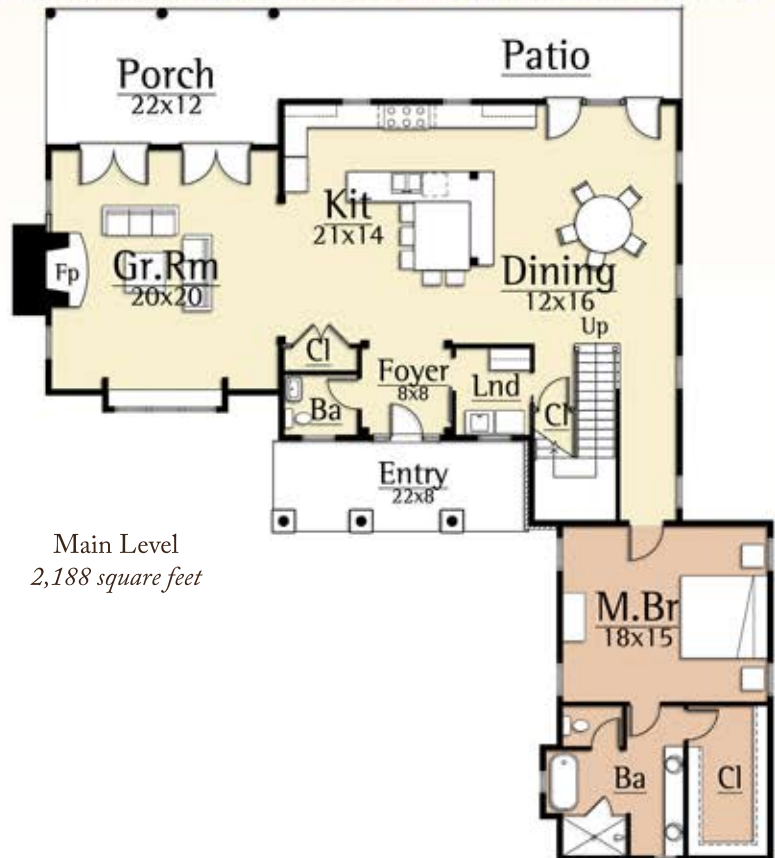

MOSSCREEK

RUSTIC AMERICAN HOME DESIGN

BEAUTHAWAY II

Copyright 2012 MossCreek
www.MossCreek.net
800.737.2166

Upper Level
1,080 square feet

Main Level
2,188 square feet

BEAITHAWAY II
3,268 total square feet

Copyright 2012 MossCreek