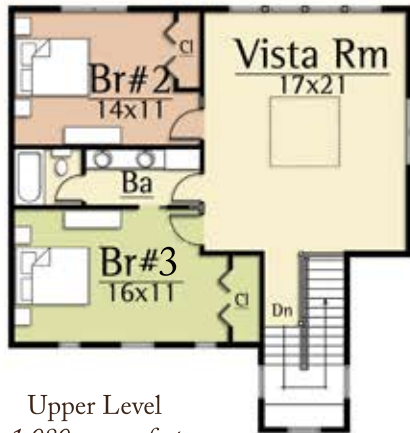

MOSSCREEK

RUSTIC AMERICAN HOME DESIGN

BEAUTHAWAY II

Copyright 2012 MossCreek
www.MossCreek.net
800.737.2166

Upper Level
1,080 square feet

Main Level
2,188 square feet

BEAITHAWAY II
3,268 total square feet

Copyright 2012 MossCreek