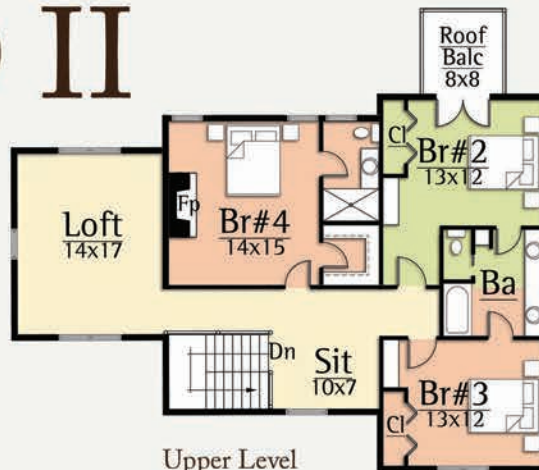

MODERN HOME DESIGN
www.MossCreekModern.com - 800.737.2166