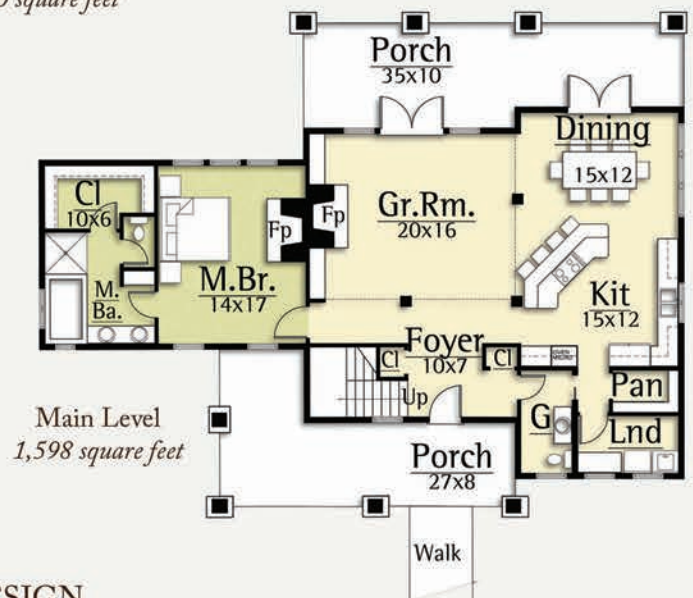

MODERN HOME DESIGN
www.MossCreekModern.com - 800.737.2166