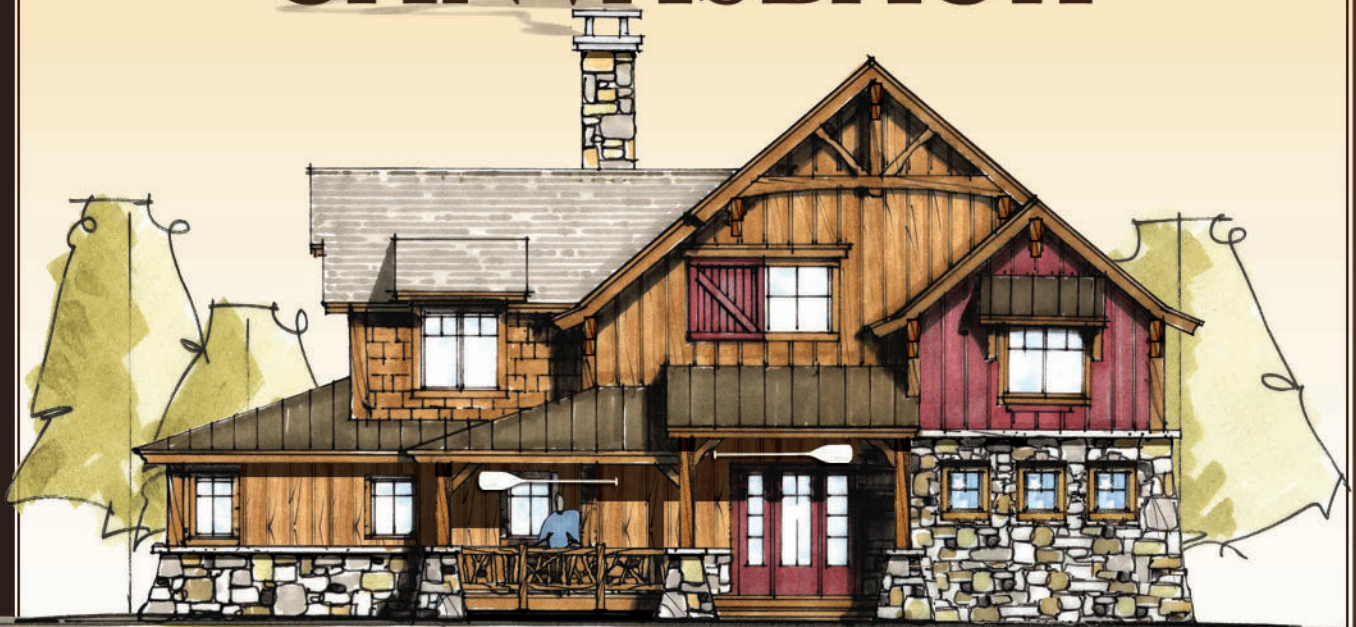

MOSSCREEK

RUSTIC AMERICAN HOME DESIGN

CANVASBACK

Copyright 2012 MossCreek
www.MossCreek.net
800.737.2166

A sloping profile distinguishes the Canvasback from all other waterfowl. This species creates its summer homes in prairie marshes and during the winter on large lakes, bays, and estuaries.

The Canvasback by MossCreek is also distinguished by a distinct sloping roof profile. Cabin windows, canoe paddle accents, and a adirondack railing, all work to give this home it's mountain-nautical theme. The interior features open living areas and master suite with beamed ceilings. The vaulted ceiling of the great room lets dramatic light fill the home. On the upper level the Canvasback features two pleasant guest rooms, divided lavatories, and loft and sitting areas. At home on any lake, bay or estuary, the Canvasback is an ideal home enjoying Americas outdoors.

CANVASBACK
2,681 total square feet

Copyright 2012 MossCreek