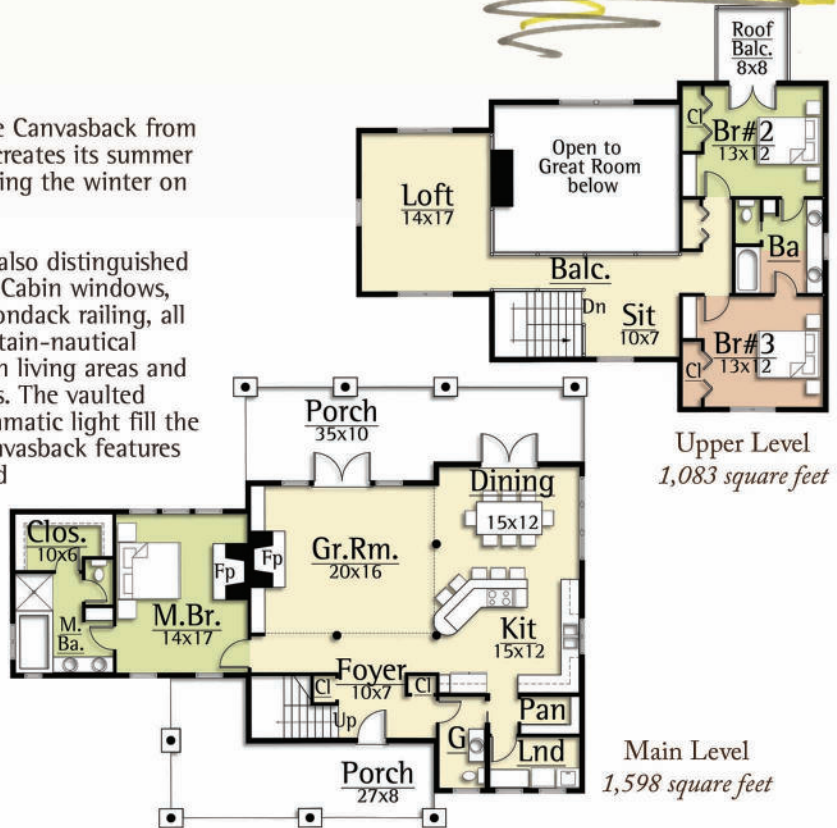

MOSSCREEK

RUSTIC AMERICAN HOME DESIGN

CANVASBACK

Copyright 2012 MossCreek
www.MossCreek.net
800.737.2166

A sloping profile distinguishes the Canvasback from all other waterfowl. This species creates its summer homes in prairie marshes and during the winter on large lakes, bays, and estuaries.

The Canvasback by MossCreek is also distinguished by a distinct sloping roof profile. Cabin windows, canoe paddle accents, and a adirondack railing, all work to give this home it's mountain-nautical theme. The interior features open living areas and master suite with beamed ceilings. The vaulted ceiling of the great room lets dramatic light fill the home. On the upper level the Canvasback features two pleasant guest rooms, divided lavatories, and loft and sitting areas. At home on any lake, bay or estuary, the Canvasback is an ideal home enjoying Americas outdoors.

CANVASBACK
2,681 total square feet

Copyright 2012 MossCreek