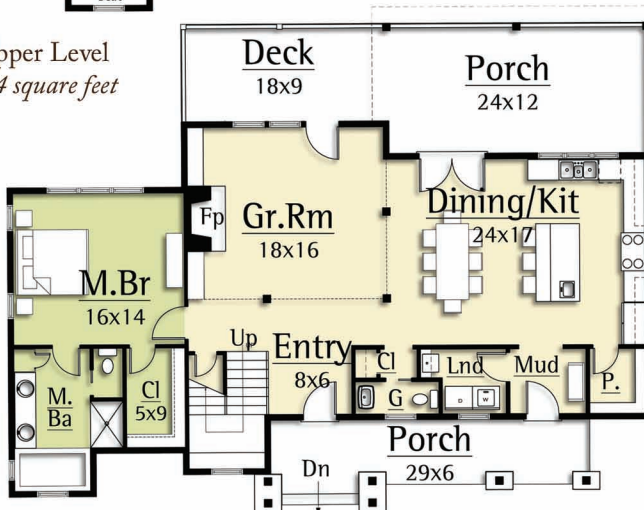

# BITTERROOT

Copyright 2012 MossCreek  
www.MossCreek.net  
800.737.2166

The Bitterroot is a true rustic American style home. The design features 3 bedrooms, 3.5 baths, and a master suite on the main level. The "open plan" design lives like a home many times its true size. A gracious screened porch creates outdoor opportunities free from insects.

The Bitterroot's earthy exterior is defined by wood siding, timbers, glass, and stone.

Upper Level  
804 square feet

Main Level  
1,575 square feet

**BITTERROOT**  
2,379 total square feet

Copyright 2012 MossCreek