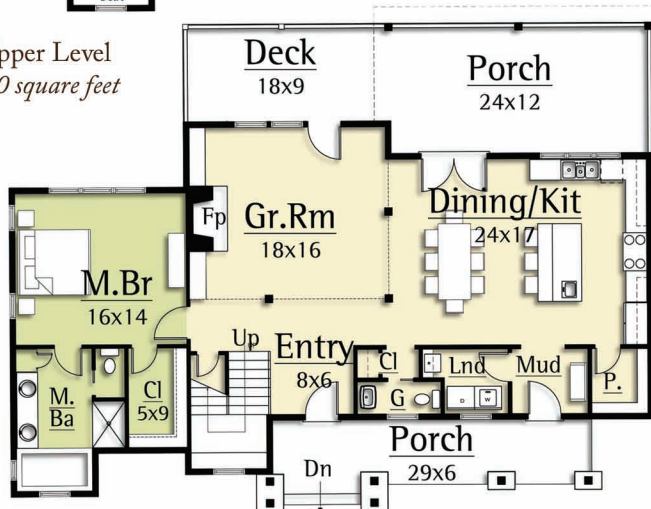

# BITTERROOT

Copyright 2012 MossCreek  
www.MossCreek.net  
800.737.2166

The Bitterroot is a true rustic American style home. The design features 3 bedrooms, 3.5 baths, and a master suite on the main level. The "open plan" design lives like a home many times its true size. A gracious screened porch creates outdoor opportunities free from insects.

The Bitterroot's earthy exterior is defined by wood siding, timbers, glass, and stone.

Upper Level  
820 square feet

Main Level  
1,607 square feet

**BITTERROOT**  
2,427 total square feet

Copyright 2012 MossCreek