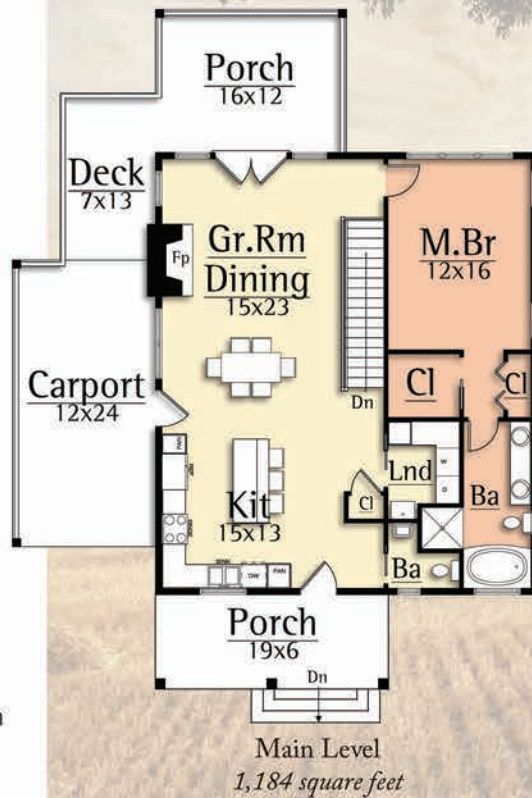

APPALACHIAN III

2,368 total square feet

3 Br, 3.5 Ba

Before tobacco, Appalachia was filled with barns built to shelter livestock and crops. These barns derived their shape from a simple log crib.

The Appalachian by MossCreek is a reimagined log crib design that combines the functionality of a family home with the visual appeal of a classic barn.

The Appalachian features:

- Open plan living
- Three bedrooms
- Main and lower level
- Large master suite
- Spacious kitchen and bar seating
- Laundry room
- Large fireplace in vaulted great room
- Expansive glass in great room
- Carport
- Rear outdoor living porch